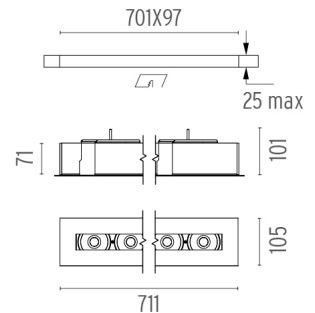

The Black Line Trim 8 Spots . Accessories

Power Supply

60.8530

Constant Current Power Supply for LED. 25-50W

Continuous current power supply of 25-50W, 220/240V - 50/60Hz with power current selected through adjustable 350/500/550/650/700/750/850/900/1050mA Dali switch, 1-10V switch or push dimming.

Maximum length of 1.5 mm2 secondary conductor (m): 10

Maximum length of 2.5 mm2 secondary conductor (m): 15

60.8548

Constant Current Power Supply for LED. 24/33W

Continuous current power supply of 24/33W, 220/240V - 50/60Hz with power current selected through adjustable 500/1050 mA.

Maximum length of 1.5 mm2 secondary conductor (m): 20

Maximum length of 2.5 mm2 secondary conductor (m): 30

60.9276

Continuous current power supply of 20-40W

Continuous current power supply of 20-40W, 110/240V - 50/60Hz with power current selected through adjustable 350/400/500/550/600/650/700/750/800/850/900/950 mA Dali switch, 1-10V switch or push dimming.

Maximum length of 1.5 mm2 secondary conductor (m): 10

Maximum length of 2.5 mm2 secondary conductor (m): 15

Recessed integrated luminaire with 8 LED lighting spots. 1050 mA remote power supply not included.

- 03.0061.00A - 1252lm Primer
- 03.0061.40A - 1252lm White

The Black Line Trim 8 Spots . Lamps

Power LED

Lamp category:

LED

Socket:

Special base

Lamp type:

Power LED

CERTIFICATIONS