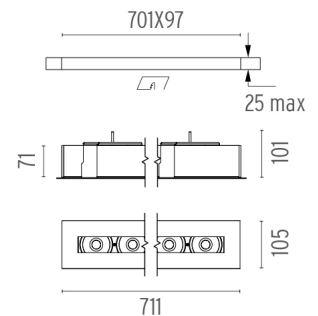

THE BLACK LINE TRIM 8 SPOTS

Number of heads	1
Mounting	Ceiling recessed
Lamps description	Power LED 26W 8 x 197 lm 2700K CRI 90
Luminaire luminous flux	Extreme Cut-off. See reference number
Environment	Indoor

OPTICAL

Aiming	Fixed
Light distribution symmetry	Symmetric
Beam angle	42° Flood

ELECTRICAL

Transformer availability	Separate item
Transformer mounting	Remote
Transformer type	Electronic
Emergency	Without
Insulation class	Class III

PHYSICAL

Length (mm)	711
Recessed depth (mm)	101
Construction material	Extruded aluminum
Weight (kg)	2,54

Recessed integrated luminaire with 8 LED lighting spots. 1050 mA remote power supply not included.

- 03.0061.00A - 1252lm Primer
- 03.0061.40A - 1252lm White

CERTIFICATIONS