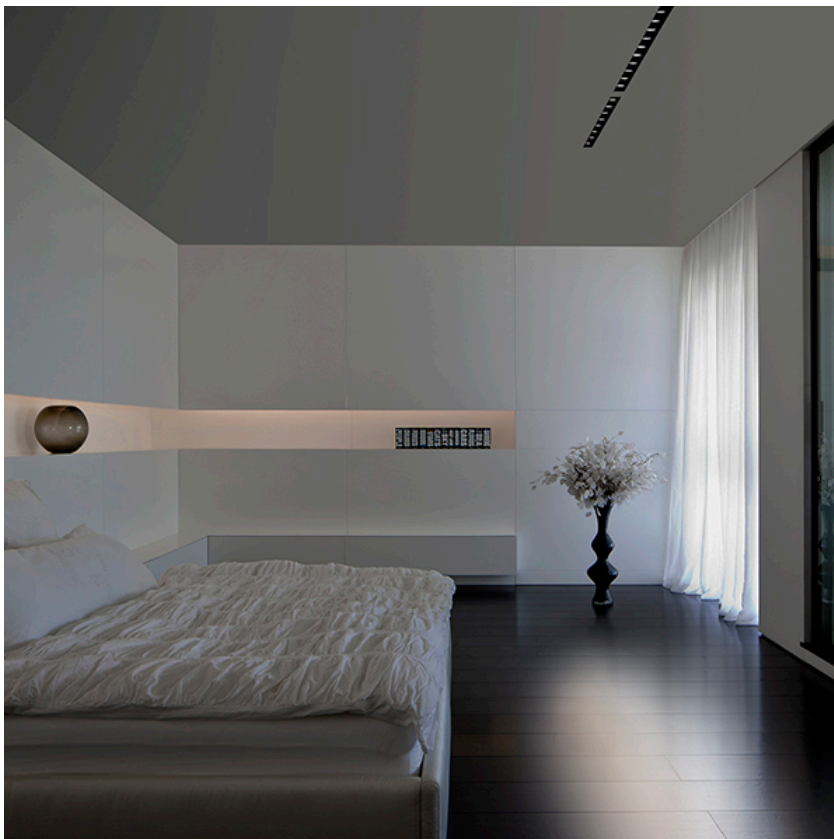

THE BLACK LINE TRIM 8 SPOTS

Number of heads	1
Mounting	Ceiling recessed
Lamps description	Power LED 26W 8 x 197 lm 2700K CRI 90
Luminaire luminous flux	Extreme Cut-off. See reference number
Environment	Indoor

OPTICAL

Aiming	Fixed
Light distribution symmetry	Symmetric
Beam angle	42° Flood

ELECTRICAL

Transformer availability	Separate item
Transformer mounting	Remote
Transformer type	Electronic
Emergency	Without
Insulation class	Class III

PHYSICAL

Length (mm)	711
Recessed depth (mm)	101
Construction material	Extruded aluminum
Weight (kg)	2,54

Recessed integrated luminaire with 8 LED lighting spots. 1050 mA remote power supply not included.

- 03.0061.00A - 1252lm Primer
- 03.0061.40A - 1252lm White

CERTIFICATIONS