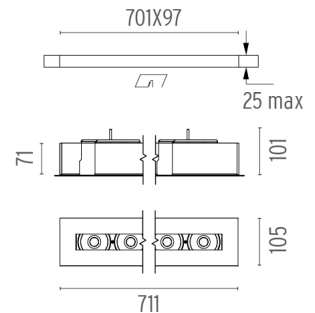

The Black Line Trim 8 Spots . Accessories

Power Supply

60.8530

Constant Current Power Supply for LED. 25-50W

Continuous current power supply of 25-50W, 220/240V - 50/60Hz with power current selected through adjustable 350/500/550/650/700/750/850/900/1050mA Dali switch, 1-10V switch or push dimming.

Maximum length of 1.5 mm2 secondary conductor (m): 10

Maximum length of 2.5 mm2 secondary conductor (m): 15

60.8548

Constant Current Power Supply for LED. 24/33W

Continuous current power supply of 24/33W, 220/240V - 50/60Hz with power current selected through adjustable 500/1050 mA.

Maximum length of 1.5 mm2 secondary conductor (m): 20

Maximum length of 2.5 mm2 secondary conductor (m): 30

60.9276

Continuous current power supply of 20-40W

Continuous current power supply of 20-40W, 110/240V - 50/60Hz with power current selected through adjustable 350/400/500/550/600/650/700/750/-800/850/900/950 mA Dali switch, 1-10V switch or push dimming.

Maximum length of 1.5 mm2 secondary conductor (m): 10

Maximum length of 2.5 mm2 secondary conductor (m): 15

Recessed integrated luminaire with 8 LED lighting spots. 1050 mA remote power supply not included.

- 03.0060.00A - 1426lm Primer
- 03.0060.40A - 1426lm White

The Black Line Trim 8 Spots . Lamps

Power LED

Lamp category:

LED

Socket:

Special base

Lamp type:

Power LED

CERTIFICATIONS