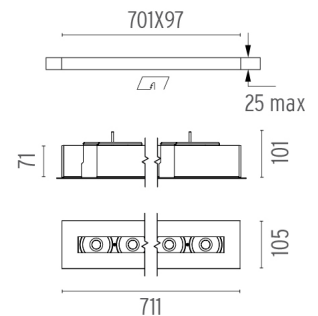

THE BLACK LINE TRIM 8 SPOTS

Number of heads	1
Mounting	Ceiling recessed
Lamps description	Power LED 26W 8 x 200 lm 3000K CRI 90
Luminaire luminous flux	Extreme Cut-off. See reference number
Environment	Indoor

OPTICAL

Aiming	Fixed
Light distribution symmetry	Symmetric
Beam angle	42° Flood

ELECTRICAL

Transformer availability	Separate item
Transformer mounting	Remote
Transformer type	Electronic
Emergency	Without
Insulation class	Class III

PHYSICAL

Length (mm)	711
Recessed depth (mm)	101
Construction material	Extruded aluminum
Weight (kg)	2,54

Recessed integrated luminaire with 8 LED lighting spots. 1050 mA remote power supply not included.

- 03.0060.00A - 1426lm Primer
- 03.0060.40A - 1426lm White

CERTIFICATIONS