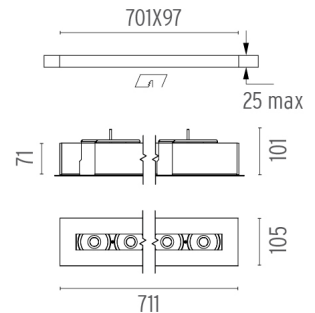

The Black Line Trim 8 Spots . Accessories

Power Supply

60.8530

Constant Current Power Supply for LED. 25-50W

Continuous current power supply of 25-50W, 220/240V - 50/60Hz with power current selected through adjustable 350/500/550/650/700/750/850/900/1050mA Dali switch, 1-10V switch or push dimming.

Maximum length of 1.5 mm2 secondary conductor (m): 10

Maximum length of 2.5 mm2 secondary conductor (m): 15

60.8548

Constant Current Power Supply for LED. 24/33W

Continuous current power supply of 24/33W, 220/240V - 50/60Hz with power current selected through adjustable 500/1050 mA.

Maximum length of 1.5 mm2 secondary conductor (m): 20

Maximum length of 2.5 mm2 secondary conductor (m): 30

60.9276

Continuous current power supply of 20-40W

Continuous current power supply of 20-40W, 110/240V - 50/60Hz with power current selected through adjustable 350/400/500/550/600/650/700/750/800/850/900/950 mA Dali switch, 1-10V switch or push dimming.

Maximum length of 1.5 mm2 secondary conductor (m): 10

Maximum length of 2.5 mm2 secondary conductor (m): 15

Recessed integrated luminaire with 8 LED lighting spots. 1050 mA remote power supply not included.

- 03.0059.00A - 1364lm Primer
- 03.0059.40A - 1364lm White

The Black Line Trim 8 Spots . Lamps

Power LED

Lamp category:

LED

Socket:

Special base

Lamp type:

Power LED

CERTIFICATIONS