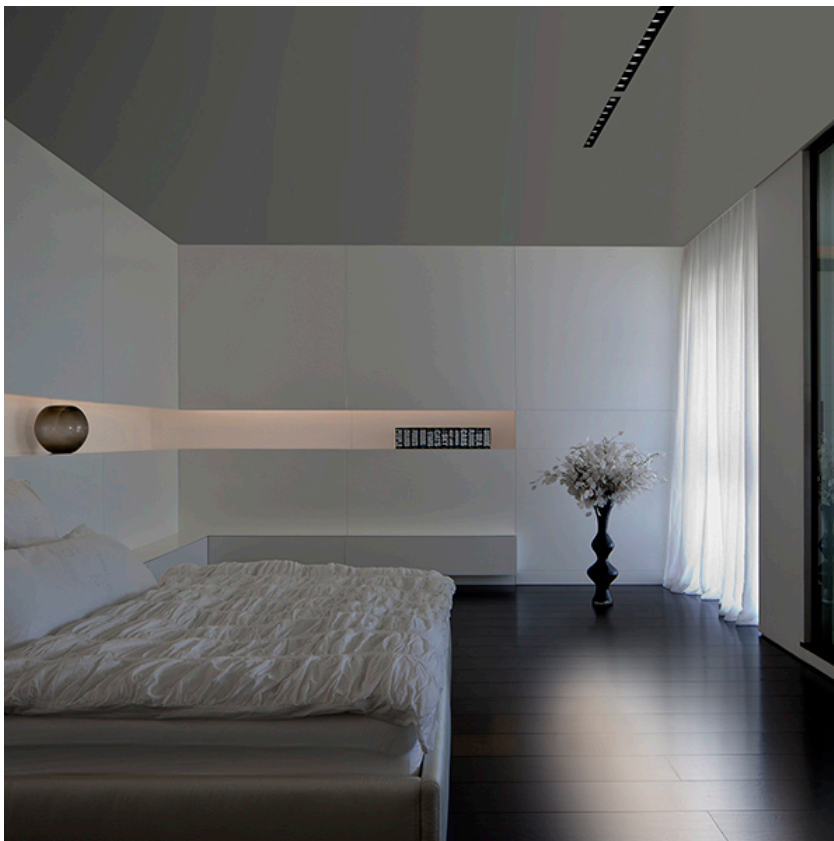

THE BLACK LINE TRIM 8 SPOTS

Number of heads	1
Mounting	Ceiling recessed
Lamps description	Power LED 26W 8 x 197 lm 2700K CRI 90
Luminaire luminous flux	Extreme Cut-off. See reference number
Environment	Indoor

OPTICAL

Aiming	Fixed
Light distribution symmetry	Symmetric
Beam angle	11° Spot

ELECTRICAL

Transformer availability	Separate item
Transformer mounting	Remote
Transformer type	Electronic
Emergency	Without
Insulation class	Class III

PHYSICAL

Length (mm)	711
Recessed depth (mm)	101
Construction material	Extruded aluminum
Weight (kg)	2,45

Recessed integrated luminaire with 8 LED lighting spots. 1050 mA remote power supply not included.

- 03.0059.00A - 1364lm Primer
- 03.0059.40A - 1364lm White

CERTIFICATIONS