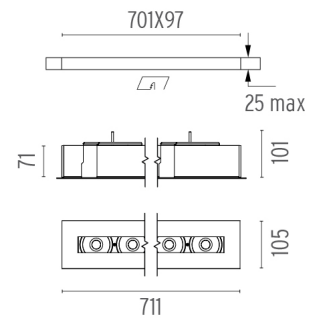

THE BLACK LINE TRIM 8 SPOTS

Number of heads	1
Mounting	Ceiling recessed
Lamps description	Power LED 26W 8 x 197 lm 2700K CRI 90
Luminaire luminous flux	Extreme Cut-off. See reference number
Environment	Indoor

OPTICAL

Aiming	Fixed
Light distribution symmetry	Symmetric
Beam angle	11° Spot

ELECTRICAL

Transformer availability	Separate item
Transformer mounting	Remote
Transformer type	Electronic
Emergency	Without
Insulation class	Class III

PHYSICAL

Length (mm)	711
Recessed depth (mm)	101
Construction material	Extruded aluminum
Weight (kg)	2,45

Recessed integrated luminaire with 8 LED lighting spots. 1050 mA remote power supply not included.

- 03.0059.00A - 1364lm Primer
- 03.0059.40A - 1364lm White

CERTIFICATIONS