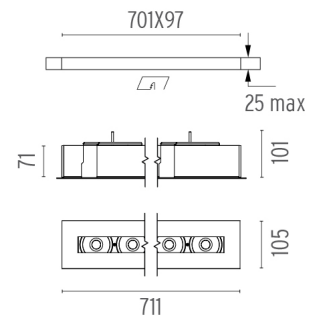

THE BLACK LINE TRIM 8 SPOTS

Number of heads	1
Mounting	Ceiling recessed
Lamps description	Power LED 26W 8 x 200 lm 3000K CRI 90
Luminaire luminous flux	Extreme Cut-off. See reference number
Environment	Indoor

OPTICAL

Aiming	Fixed
Light distribution symmetry	Symmetric
Beam angle	11° Spot

ELECTRICAL

Transformer availability	Separate item
Transformer mounting	Remote
Transformer type	Electronic
Emergency	Without
Insulation class	Class III

PHYSICAL

Length (mm)	711
Recessed depth (mm)	101
Construction material	Extruded aluminum
Weight (kg)	2,54

Recessed integrated luminaire with 8 LED lighting spots. 1050 mA remote power supply not included.

- 03.0058.00A - 1553lm Primer
- 03.0058.40A - 1553lm White

CERTIFICATIONS