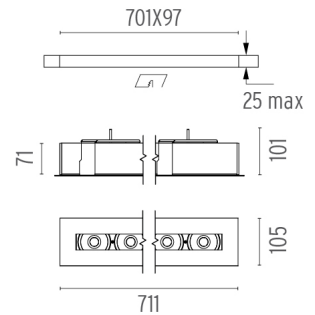

The Black Line Trim 8 Spots . Accessories

Power Supply

60.8530

Constant Current Power Supply for LED. 25-50W

Continuous current power supply of 25-50W, 220/240V - 50/60Hz with power current selected through adjustable 350/500/550/650/700/750/850/900/1050mA Dali switch, 1-10V switch or push dimming.

Maximum length of 1.5 mm2 secondary conductor (m): 10

Maximum length of 2.5 mm2 secondary conductor (m): 15

60.8548

Constant Current Power Supply for LED. 24/33W

Continuous current power supply of 24/33W, 220/240V - 50/60Hz with power current selected through adjustable 500/1050 mA.

Maximum length of 1.5 mm2 secondary conductor (m): 20

Maximum length of 2.5 mm2 secondary conductor (m): 30

60.9276

Continuous current power supply of 20-40W

Continuous current power supply of 20-40W, 110/240V - 50/60Hz with power current selected through adjustable 350/400/500/550/600/650/700/750/-800/850/900/950 mA Dali switch, 1-10V switch or push dimming.

Maximum length of 1.5 mm2 secondary conductor (m): 10

Maximum length of 2.5 mm2 secondary conductor (m): 15

Recessed integrated luminaire with 8 LED lighting spots. 1050 mA remote power supply not included.

- 03.0058.00A - 1553lm Primer
- 03.0058.40A - 1553lm White

The Black Line Trim 8 Spots . Lamps

Power LED

Lamp category:

LED

Socket:

Special base

Lamp type:

Power LED

CERTIFICATIONS