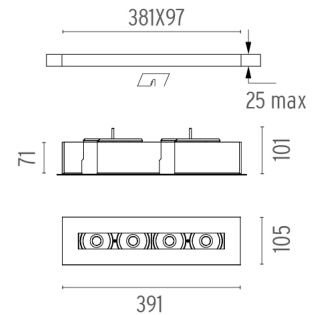

The Black Line Trim 4 Spots . Accessories

Power Supply

60.8530

Constant Current Power Supply for LED. 25-50W

Continuous current power supply of 25-50W, 220/240V - 50/60Hz with power current selected through adjustable 350/500/550/650/700/750/850/900/1050mA Dali switch, 1-10V switch or push dimming.

Maximum length of 1.5 mm2 secondary conductor (m): 10

Maximum length of 2.5 mm2 secondary conductor (m): 15

60.8548

Constant Current Power Supply for LED. 24/33W

Continuous current power supply of 24/33W, 220/240V - 50/60Hz with power current selected through adjustable 500/1050 mA.

Maximum length of 1.5 mm2 secondary conductor (m): 20

Maximum length of 2.5 mm2 secondary conductor (m): 30

60.9276

Continuous current power supply of 20-40W

Continuous current power supply of 20-40W, 110/240V - 50/60Hz with power current selected through adjustable 350/400/500/550/600/650/700/750/800/850/900/950 mA Dali switch, 1-10V switch or push dimming.

Maximum length of 1.5 mm2 secondary conductor (m): 10

Maximum length of 2.5 mm2 secondary conductor (m): 15

Recessed integrated luminaire with 4 LED lighting spots. 1050 mA remote power supply not included.

- 03.0057.00A - 626lm Primer
- 03.0057.40A - 626lm White

The Black Line Trim 4 Spots . Lamps

Power LED

Lamp category:

LED

Socket:

Special base

Lamp type:

Power LED

CERTIFICATIONS