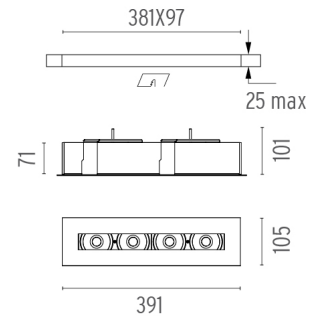

THE BLACK LINE TRIM 4 SPOTS

Number of heads	1
Mounting	Ceiling recessed
Lamps description	Power LED 13W 4 x 197 lm 2700K CRI 90
Luminaire luminous flux	Extreme Cut-off. See reference number
Environment	Indoor

OPTICAL

Aiming	Fixed
Light distribution symmetry	Symmetric
Beam angle	42° Flood

ELECTRICAL

Transformer availability	Separate item
Transformer mounting	Remote
Transformer type	Electronic
Emergency	Without
Insulation class	Class III

PHYSICAL

Length (mm)	391
Recessed depth (mm)	101
Construction material	Extruded aluminum
Weight (kg)	1,47

Recessed integrated luminaire with 4 LED lighting spots. 1050 mA remote power supply not included.

- 03.0057.00A - 626lm Primer
- 03.0057.40A - 626lm White

CERTIFICATIONS