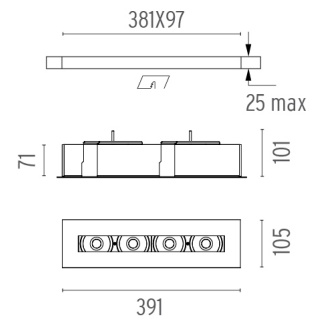

THE BLACK LINE TRIM 4 SPOTS

Number of heads	1
Mounting	Ceiling recessed
Lamps description	Power LED 13W 4 x 200 lm 3000K CRI 90
Luminaire luminous flux	Extreme Cut-off. See reference number
Environment	Indoor

OPTICAL

Aiming	Fixed
Light distribution symmetry	Symmetric
Beam angle	42° Flood

ELECTRICAL

Transformer availability	Separate item
Transformer mounting	Remote
Transformer type	Electronic
Emergency	Without
Insulation class	Class III

PHYSICAL

Length (mm)	391
Recessed depth (mm)	101
Construction material	Extruded aluminum
Weight (kg)	1,47

Recessed integrated luminaire with 4 LED lighting spots. 1050 mA remote power supply not included.

- 03.0056.00A - 713lm Primer
- 03.0056.40A - 713lm White

CERTIFICATIONS