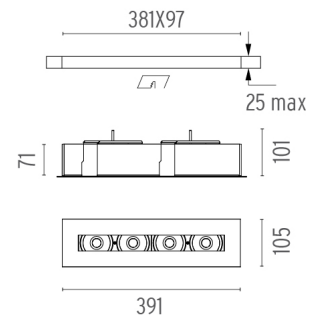

The Black Line Trim 4 Spots . Accessories

Power Supply

60.8530

Constant Current Power Supply for LED. 25-50W

Continuous current power supply of 25-50W, 220/240V - 50/60Hz with power current selected through adjustable 350/500/550/650/700/750/850/900/1050mA Dali switch, 1-10V switch or push dimming.

Maximum length of 1.5 mm2 secondary conductor (m): 10

Maximum length of 2.5 mm2 secondary conductor (m): 15

60.8548

Constant Current Power Supply for LED. 24/33W

Continuous current power supply of 24/33W, 220/240V - 50/60Hz with power current selected through adjustable 500/1050 mA.

Maximum length of 1.5 mm2 secondary conductor (m): 20

Maximum length of 2.5 mm2 secondary conductor (m): 30

60.9276

Continuous current power supply of 20-40W

Continuous current power supply of 20-40W, 110/240V - 50/60Hz with power current selected through adjustable 350/400/500/550/600/650/700/750/800/850/900/950 mA Dali switch, 1-10V switch or push dimming.

Maximum length of 1.5 mm2 secondary conductor (m): 10

Maximum length of 2.5 mm2 secondary conductor (m): 15

Recessed integrated luminaire with 4 LED lighting spots. 1050 mA remote power supply not included.

- 03.0056.00A - 713lm Primer
- 03.0056.40A - 713lm White

The Black Line Trim 4 Spots . Lamps

Power LED

Lamp category:

LED

Socket:

Special base

Lamp type:

Power LED

CERTIFICATIONS