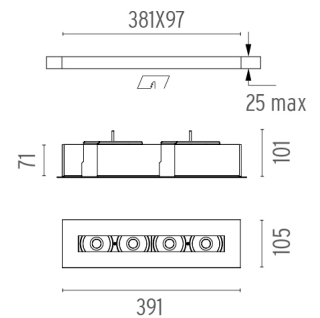

THE BLACK LINE TRIM 4 SPOTS

Number of heads	1
Mounting	Ceiling recessed
Lamps description	Power LED 13W 4 x 197 lm 2700K CRI 90
Luminaire luminous flux	Extreme Cut-off. See reference number
Environment	Indoor

OPTICAL

Aiming	Fixed
Light distribution symmetry	Symmetric
Beam angle	11° Spot

ELECTRICAL

Transformer availability	Separate item
Transformer mounting	Remote
Transformer type	Electronic
Emergency	Without
Insulation class	Class III

PHYSICAL

Length (mm)	391
Recessed depth (mm)	101
Construction material	Extruded aluminum
Weight (kg)	1,47

Recessed integrated luminaire with 4 LED lighting spots. 1050 mA remote power supply not included.

○	03.0055.00A - 682lm	Primer
●	03.0055.40A - 682lm	White

CERTIFICATIONS