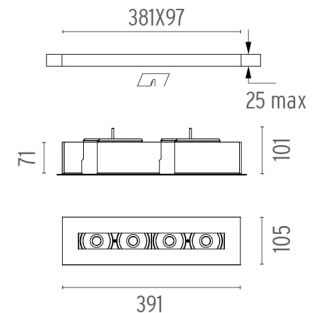

The Black Line Trim 4 Spots . Accessories

Power Supply

60.8530

Constant Current Power Supply for LED. 25-50W

Continuous current power supply of 25-50W, 220/240V - 50/60Hz with power current selected through adjustable 350/500/550/650/700/750/850/900/1050mA Dali switch, 1-10V switch or push dimming.

Maximum length of 1.5 mm2 secondary conductor (m): 10

Maximum length of 2.5 mm2 secondary conductor (m): 15

60.8548

Constant Current Power Supply for LED. 24/33W

Continuous current power supply of 24/33W, 220/240V - 50/60Hz with power current selected through adjustable 500/1050 mA.

Maximum length of 1.5 mm2 secondary conductor (m): 20

Maximum length of 2.5 mm2 secondary conductor (m): 30

60.9276

Continuous current power supply of 20-40W

Continuous current power supply of 20-40W, 110/240V - 50/60Hz with power current selected through adjustable 350/400/500/550/600/650/700/750/800/850/900/950 mA Dali switch, 1-10V switch or push dimming.

Maximum length of 1.5 mm2 secondary conductor (m): 10

Maximum length of 2.5 mm2 secondary conductor (m): 15

Recessed integrated luminaire with 4 LED lighting spots. 1050 mA remote power supply not included.

- 03.0055.00A - 682lm Primer
- 03.0055.40A - 682lm White

The Black Line Trim 4 Spots . Lamps

Power LED

Lamp category:

LED

Socket:

Special base

Lamp type:

Power LED

CERTIFICATIONS