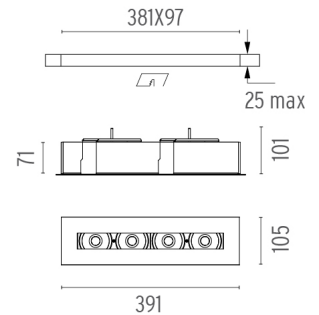

The Black Line Trim 4 Spots . Accessories

Power Supply

60.8530

Constant Current Power Supply for LED. 25-50W

Continuous current power supply of 25-50W, 220/240V - 50/60Hz with power current selected through adjustable 350/500/550/650/700/750/850/900/1050mA Dali switch, 1-10V switch or push dimming.

Maximum length of 1.5 mm2 secondary conductor (m): 10

Maximum length of 2.5 mm2 secondary conductor (m): 15

60.8548

Constant Current Power Supply for LED. 24/33W

Continuous current power supply of 24/33W, 220/240V - 50/60Hz with power current selected through adjustable 500/1050 mA.

Maximum length of 1.5 mm2 secondary conductor (m): 20

Maximum length of 2.5 mm2 secondary conductor (m): 30

60.9276

Continuous current power supply of 20-40W

Continuous current power supply of 20-40W, 110/240V - 50/60Hz with power current selected through adjustable 350/400/500/550/600/650/700/750/800/850/900/950 mA Dali switch, 1-10V switch or push dimming.

Maximum length of 1.5 mm2 secondary conductor (m): 10

Maximum length of 2.5 mm2 secondary conductor (m): 15

Recessed integrated luminaire with 4 LED lighting spots. 1050 mA remote power supply not included.

- 03.0054.00A - 776lm Primer
- 03.0054.40A - 776lm White

The Black Line Trim 4 Spots . Lamps

Power LED

Lamp category:

LED

Socket:

Special base

Lamp type:

Power LED

CERTIFICATIONS