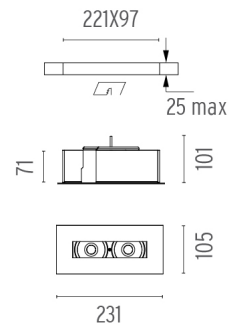

THE BLACK LINE TRIM 2 SPOTS

Number of heads	1
Mounting	Ceiling recessed
Lamps description	Power LED 6,5W 2 x 200 lm 3000K CRI 90
Luminaire luminous flux	Extreme Cut-off. See reference number
Environment	Indoor

OPTICAL

Aiming	Fixed
Light distribution symmetry	Symmetric
Beam angle	11° Spot

ELECTRICAL

Transformer availability	Separate item
Transformer mounting	Remote
Transformer type	Electronic
Emergency	Without
Insulation class	Class III

PHYSICAL

Length (mm)	231
Recessed depth (mm)	101
Construction material	Extruded aluminum
Weight (kg)	0,84

Recessed integrated luminaire with 2 LED lighting spots. 1050 mA remote power supply not included.

○	03.0050.00A - 388lm	Primer
●	03.0050.40A - 388lm	White

CERTIFICATIONS