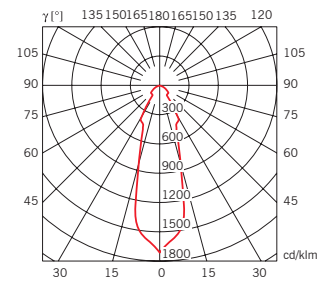

Max Lux	Med Lux
1m	Ø 0,54	3500	2107
2m	Ø 1,08	875	526
3m	Ø 1,62	390	234
4m	Ø 2,16	220	132
5m	Ø 2,70	140	84

$\alpha = 15^\circ + 15^\circ$