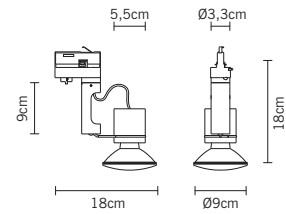

η 100,00%

volume - weight

0,005 m³ - 0,50 Kg

technical information

accessories included

notes

accessories not included

See next page

| | | Max Lux | Med Lux |
|----|--------|---------|---------|
| 1m | Ø 0,54 | 3500 | 2107 |
| 2m | Ø 1,08 | 875 | 526 |
| 3m | Ø 1,62 | 390 | 234 |
| 4m | Ø 2,16 | 220 | 132 |
| 5m | Ø 2,70 | 140 | 84 |