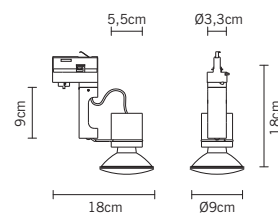

Orbis

D70 J15 02

Prospero Rasulo

Black varnished aluminium structure.

tipology

suggested bulb and options (n.i.)

A10205C15	A10227C01
E27	E27
1x100W	1x14.5W
HAGS	

η 100,00%

volume - weight

0,005 m³ - 0,50 Kg

technical information

accessories included

notes

accessories not included

See next page