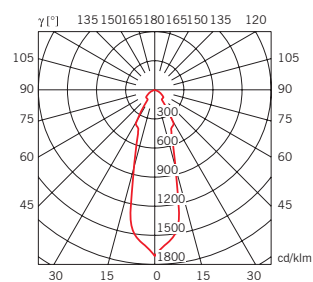

Orbis

D70 J15 02

Prospero Rasulo

Black varnished aluminium structure.

tipology

suggested bulb and options (n.i.)

A10205C15	A10227C01
E27	E27
1x100W	1x14.5W
HAGS	

η 100,00%

volume - weight

0,005 m³ - 0,50 Kg

technical information

accessories included

notes

accessories not included

See next page