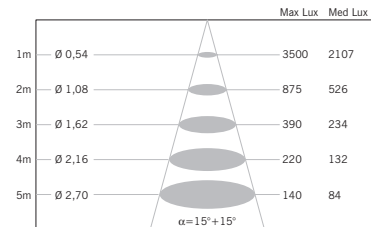

volume - weight

0,005 m³ - 0,50 Kg

technical information

accessories included

notes

accessories not included

See next page

Beluga D57 Binari tracks