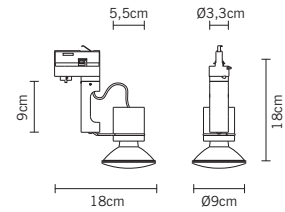

volume - weight

0,005 m³ - 0,50 Kg

technical information

accessories included

notes

accessories not included

See next page

Beluga D57 Binari tracks