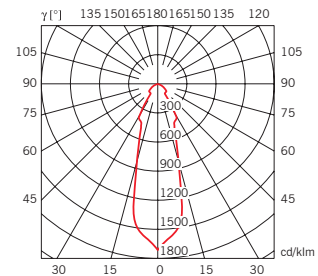

volume - weight

0,005 m³ - 0,50 Kg

technical information

accessories included

notes

accessories not included

See next page

Beluga D57 Binari tracks