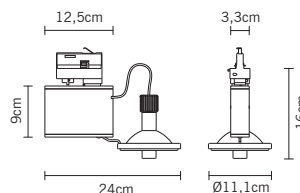

Orbis

D70 J09 15

Prospero Rasulo

Polished aluminium shiny structure.

tipology

suggested bulb and options (n.i.)

A12701C01
GX8,5
1x35W
MR

η 100,00%

volume - weight

0,012 m³ - 1,00 Kg

technical information

accessories included

notes

accessories not included

See next page