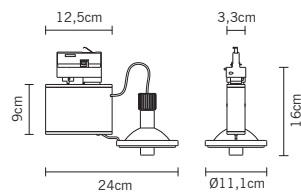

volume - weight

0,012 m³ - 1,00 Kg

technical information

accessories included

notes

accessories not included

See next page

Beluga D57 Binari tracks