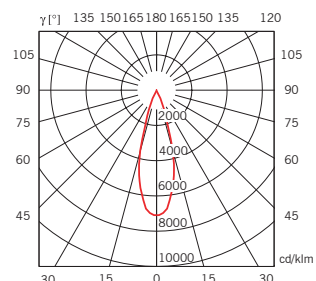

volume - weight

0,012 m³ - 1,35 Kg

technical information

accessories included

notes

accessories not included

See next page

Beluga D57 Binari tracks