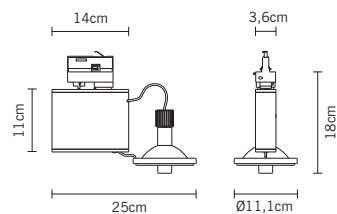

volume - weight

0,012 m³ - 1,35 Kg

technical information

accessories included

notes

accessories not included

See next page

Beluga D57 Binari tracks