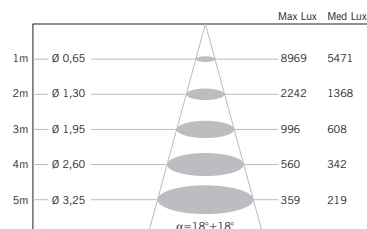

volume - weight

0,012 m³ - 1,35 Kg

technical information

accessories included

notes

accessories not included

See next page

Beluga D57 Binari tracks