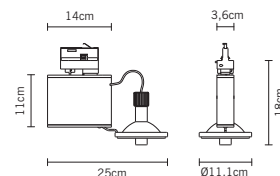

Orbis

D70 J07 02

Prospero Rasulo

Black varnished aluminium structure.

tipology

suggested bulb and options (n.i.)

A12702C01

GX8,5
1x70W
MR

η 100,00%

volume - weight

0,012 m³ - 1,35 Kg

technical information

accessories included

notes

accessories not included

See next page