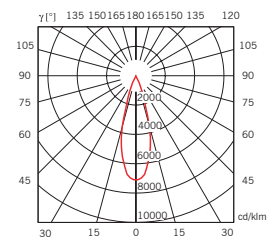

η 100,00%

volume - weight

0,012 m³ - 1,35 Kg

technical information

accessories included

ELECTRONIC BALLAST

notes

accessories not included

See next page

		Max Lux	Med Lux
1m	Ø 0,65	8969	5471
2m	Ø 1,30	2242	1368
3m	Ø 1,95	996	608
4m	Ø 2,60	560	342
5m	Ø 3,25	359	219

$\alpha = 18^\circ + 18^\circ$

Beluga D57 Binari tracks

Orbis D70 Binari tracks