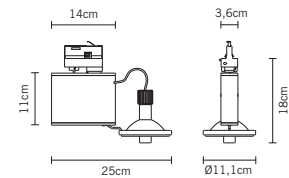

η 100,00%

volume - weight

0,012 m³ - 1,35 Kg

technical information

accessories included

ELECTRONIC BALLAST

notes

accessories not included

See next page

		Max Lux	Med Lux
1m	Ø 0,65	8969	5471
2m	Ø 1,30	2242	1368
3m	Ø 1,95	996	608
4m	Ø 2,60	560	342
5m	Ø 3,25	359	219

$\alpha = 18^\circ + 18^\circ$

Beluga D57 Binari tracks

Orbis D70 Binari tracks