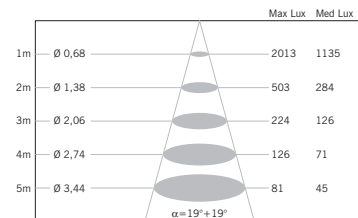

0,005 m³ - 1,20 Kg

technical information

accessories included

notes

accessories not included

See next page

Beluga D57 Binari tracks

Orbis D70 Binari tracks