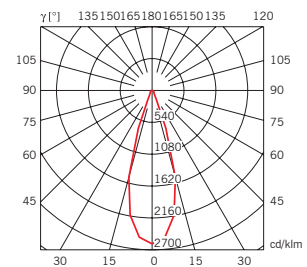

0,005 m³ - 1,20 Kg

technical information

accessories included

notes

accessories not included

See next page

Beluga D57 Binari tracks

Orbis D70 Binari tracks