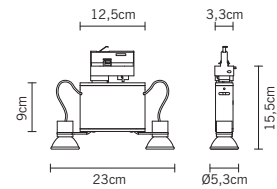

0,005 m³ - 1,20 Kg

technical information

accessories included

notes

accessories not included

See next page

Beluga D57 Binari tracks

Orbis D70 Binari tracks