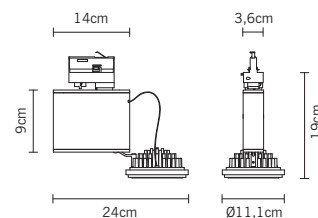

Orbis

D70 J03 01

Prospero Rasulo

White varnished aluminium structure.

tipology

bulb included

LED 500mA
9x2W-25°
WHITE 3000K
1000 lm
Cri 80

LED

volume - weight

0,012 m³ - 1,30 Kg

technical information

IP20

360°
ADJUSTABLE
SYSTEM

accessories included

ELECTRONIC
BALLAST

LED

notes

accessories not included

See next page