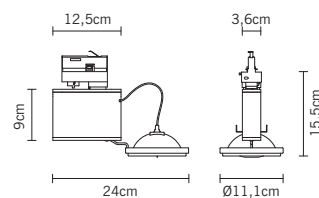

Orbis

D70 J01 15

Prospero Rasulo

Polished aluminium shiny structure.

tipology

suggested bulb and options (n.i.)

A10602C06

G53
1x100W
HMGS

η 100,00%

volume - weight

0,005 m³ - 1,20 Kg

technical information

accessories included

ELECTRONIC TRANSFORMER

notes

accessories not included

See next page