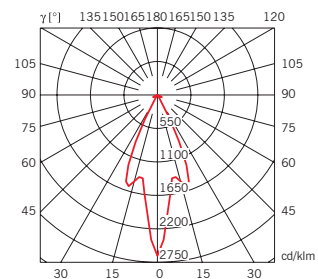

Orbis

D70 J01 15

Prospero Rasulo

Polished aluminium shiny structure.

tipology

suggested bulb and options (n.i.)

A10602C06

G53
1x100W
HMGS

η 100,00%

volume - weight

0,005 m³ - 1,20 Kg

technical information

accessories included

ELECTRONIC TRANSFORMER

notes

accessories not included

See next page