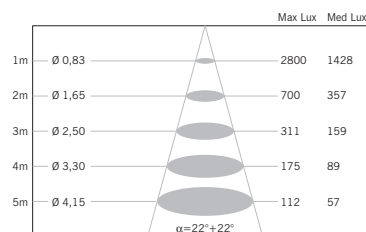

Orbis

D70 J01 15

Prospero Rasulo

Polished aluminium shiny structure.

tipology

suggested bulb and options (n.i.)

A10602C06

G53
1x100W
HMGS

η 100,00%

volume - weight

0,005 m³ - 1,20 Kg

technical information

accessories included

ELECTRONIC TRANSFORMER

notes

accessories not included

See next page