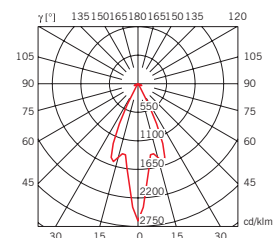

η 100,00%

volume - weight

0,005 m³ - 1,20 Kg

technical information

accessories included

notes

accessories not included

See next page