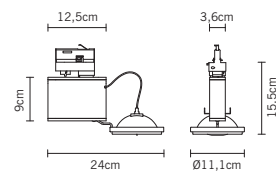

η 100,00%

volume - weight

0,005 m³ - 1,20 Kg

technical information

accessories included

notes

accessories not included

See next page