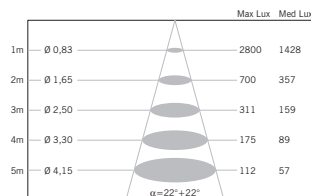

η 100,00%

volume - weight

0,005 m³ - 1,20 Kg

technical information

accessories included

notes

accessories not included

See next page