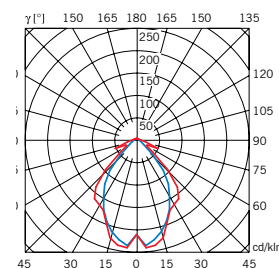

Zen D67 L53

Pamio Design

Modular lighting system for false ceiling. It consists of the aluminum modular box and of the lighting device. Darklight optics version.

tipology

suggested bulb and options (n.i.)

A11801C10
G24q-3
2x26W
FSD

volume - weight

0,008 m³ - 1,50 Kg

technical information

PC+ IP20

accessories included

notes

accessories not included

See next page