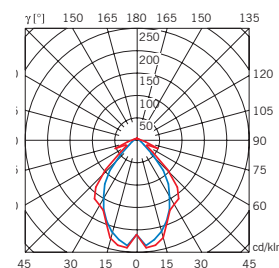

Zen D67 L51

Pamio Design

Modular lighting system for false ceiling. It consists of the aluminum modular box and of the lighting device. Darklight optics version.

tipology

suggested bulb and options (n.i.)

A12001C10
G24q-3
2x26W
FSD

volume - weight

0,008 m³ - 1,10 Kg

technical information

PC+ IP20

accessories included

notes

accessories not included

See next page