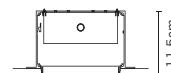

Zen D67 L51

Pamio Design

Modular lighting system for false ceiling. It consists of the aluminum modular box and of the lighting device. Darklight optics version.

tipology

suggested bulb and options (n.i.)

A12001C10
G24q-3
2x26W
FSD

volume - weight

0,008 m³ - 1,10 Kg

technical information

PC+ IP20

accessories included

notes

accessories not included

See next page