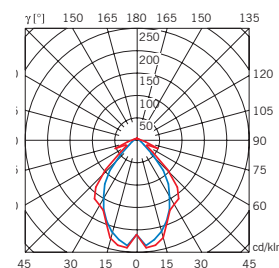

Zen

D67 L49

Pamio Design

Modular lighting system for false ceiling. It consists of the aluminum modular box and of the lighting device. Darklight optics version.

tipology

suggested bulb and options (n.i.)

A12001C10
G24q-3
2x26W
FSD

volume - weight

0,008 m³ - 1,00 Kg

technical information

PC+ IP20

accessories included

notes

accessories not included

See next page