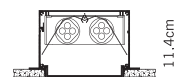

Zen

D67 L45

Pamio Design

Modular lighting system for false ceiling. It consists of the aluminum modular box and of the lighting device. Polymethylmethacrylate diffuser for fluorescent bulbs.

tipology

suggested bulb and options (n.i.)

A10216C10

E27
2x18W
FBT

volume - weight

0,008 m³ - 1,00 Kg

technical information

IP20

accessories included

notes

accessories not included

See next page