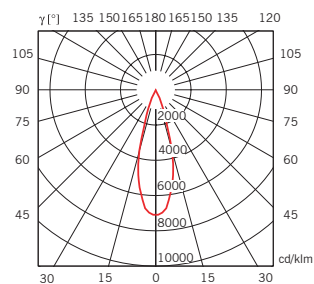

Zen

D67 L38 02

Pamio Design

tipology

suggested bulb and options (n.i.)

A12702C01
GX8,5
1x70W
MR
40°
 η 100,00%

volume - weight

0,008 m³ - 0,30 Kg

technical information

accessories included

notes

accessories not included

A40202 Electronic ballast for metal halide lamps 70W (max 1 spot)
See next page