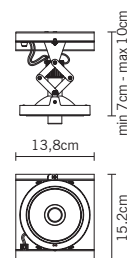

Zen

D67 L38 02

Pamio Design

tipology

suggested bulb and options (n.i.)

A12702C01
GX8,5
1x70W
MR
40°
 η 100,00%

volume - weight

0,008 m³ - 0,30 Kg

technical information

accessories included

notes

accessories not included

A40202 Electronic ballast for metal halide lamps 70W (max 1 spot)
See next page