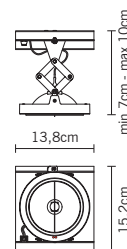

Zen

D67 L37 02

Pamio Design

tipology

suggested bulb and options (n.i.)

A10602C06
G53
1x100W
HMGS
45°
 η 100,00%

volume - weight

0,008 m³ - 0,30 Kg

technical information

accessories included

notes

accessories not included

A22102 Electronic transformer 100W 230/12V (min 35W-max 100W) (max 1 spot)
A22201 Electronic transformer 150W 230/12V (min 75W-max 150W) (max 1 spot)
A22202 Electronic transformer 200W 230/12V (min 100W-max 200W) (max 1 spot)
See next page