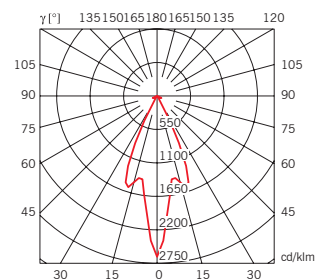

Zen

D67 L37 02

Pamio Design

tipology

suggested bulb and options (n.i.)

A10602C06
G53
1x100W
HMGS
45°
 η 100,00%

volume - weight

0,008 m³ - 0,30 Kg

technical information

accessories included

notes

accessories not included

A22102 Electronic transformer 100W 230/12V (min 35W-max 100W) (max 1 spot)
A22201 Electronic transformer 150W 230/12V (min 75W-max 150W) (max 1 spot)
A22202 Electronic transformer 200W 230/12V (min 100W-max 200W) (max 1 spot)
See next page