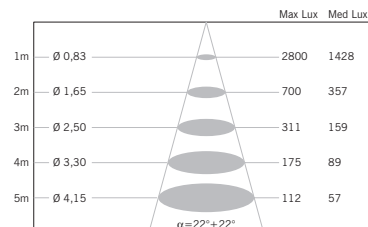

Zen

D67 L37 02

Pamio Design

tipology

suggested bulb and options (n.i.)

A10602C06
G53
1x100W
HMGS
45°
 η 100,00%

volume - weight

0,008 m³ - 0,30 Kg

technical information

accessories included

notes

accessories not included

A22102 Electronic transformer 100W 230/12V (min 35W-max 100W) (max 1 spot)
A22201 Electronic transformer 150W 230/12V (min 75W-max 150W) (max 1 spot)
A22202 Electronic transformer 200W 230/12V (min 100W-max 200W) (max 1 spot)
See next page