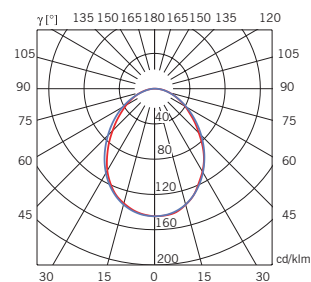

Zen D67 L22

Pamio Design

Modular lighting system for false ceiling. It consists of the aluminum modular box and of the lighting device. Polymethylmethacrylate diffuser for fluorescent bulbs.

tipology

suggested bulb and options (n.i.)

A11601C10
2G11
1x36W
FSD

η 42,50%

volume - weight

0,019 m³ - 3,70 Kg

technical information

IP20

accessories included

notes

accessories not included

See next page