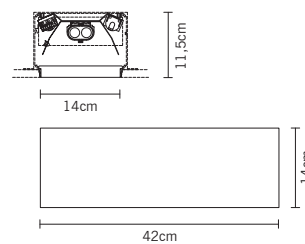

Zen D67 L22

Pamio Design

Modular lighting system for false ceiling. It consists of the aluminum modular box and of the lighting device. Polymethylmethacrylate diffuser for fluorescent bulbs.

tipology

suggested bulb and options (n.i.)

A11601C10
2G11
1x36W
FSD

η 42,50%

volume - weight

0,019 m³ - 3,70 Kg

technical information

IP20

accessories included

notes

accessories not included

See next page