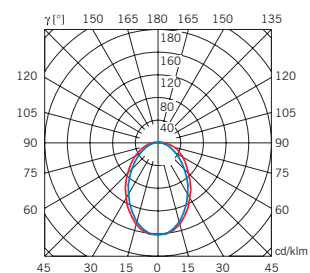

Zen D67 L11

Pamio Design

Modular lighting system for false ceiling. It consists of the aluminum modular box and of the lighting device. Polymethylmethacrylate diffuser for fluorescent bulbs.

tipology

suggested bulb and options (n.i.)

A12001C10
G24q-3
2x26W
FSD

volume - weight

0,008 m³ - 1,10 Kg

technical information

accessories included

notes

accessories not included

See next page