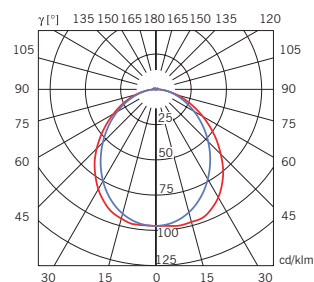

Zen D67 L03

Pamio Design

Modular lighting system for false ceiling. It consists of the aluminum modular box and of the lighting device. Polymethylmethacrylate diffuser for fluorescent bulbs.

tipology

suggested bulb and options (n.i.)

A11602C10

2G11
1x55W
FSD

η 42,50%

volume - weight

0,025 m³ - 4,30 Kg

technical information

accessories included

notes

accessories not included

See next page