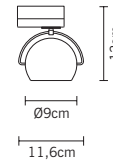

A11105C01
GU10
1x5.5W

volume - weight

0,004 m³ - 1,00 Kg

technical information

IP20

24%
PbO

accessories included

notes