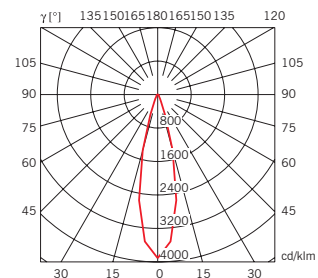

Beluga Colour

D57 J07 41

Marc Sadler

Adjustable varnished 24% lead crystal coper painted diffuser.
Polished chromium-plated metal structure.

tipology

suggested bulb and options (n.i.)

A11103C20
GU10
1x75W
HAGS
25°
 η 98,00%

A11105C01
GU10
1x5.5W

volume - weight

0,004 m³ - 1,00 Kg

technical information

IP20

24%
PbO

accessories included

notes

accessories not included

See next page