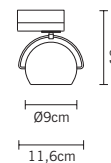

Beluga Colour

D57 J07 41

Marc Sadler

Adjustable varnished 24% lead crystal coper painted diffuser.
Polished chromium-plated metal structure.

tipology

suggested bulb and options (n.i.)

A11103C20
GU10
1x75W
HAGS
25°
 η 98,00%

A11105C01
GU10
1x5.5W

volume - weight

0,004 m³ - 1,00 Kg

technical information

IP20

24%
PbO

accessories included

notes

accessories not included

See next page