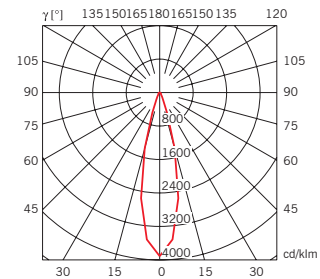

accessories included

notes

accessories not included

See next page