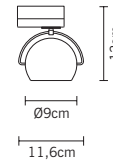

A11105C01
GU10
1x5.5W

volume - weight

0,004 m³ - 1,00 Kg

technical information

IP20

24% PbO

accessories included

notes