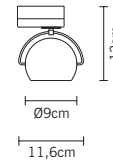

Beluga Colour

D57 J07 04

Marc Sadler

Adjustable varnished 24% lead crystal yellow painted diffuser.
Polished chromium-plated metal structure.

tipology

suggested bulb and options (n.i.)

A11103C20	A11105C01
GU10	GU10
1x75W	1x5.5W
HAGS	
25°	
η 98,00%	

volume - weight

0,004 m³ - 1,00 Kg

technical information

accessories included

notes

accessories not included

See next page