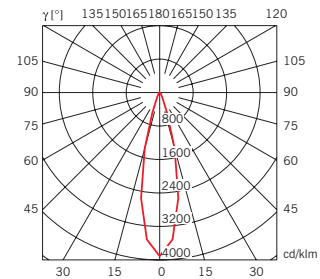

Beluga Colour

D57 J07 04

Marc Sadler

Adjustable varnished 24% lead crystal yellow painted diffuser.
Polished chromium-plated metal structure.

tipology

suggested bulb and options (n.i.)

A11103C20	A11105C01
GU10	GU10
1x75W	1x5.5W
HAGS	
25°	
η 98,00%	

volume - weight

0,004 m³ - 1,00 Kg

technical information

accessories included

notes

accessories not included

See next page