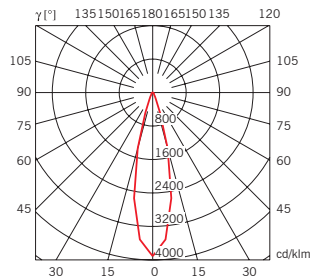

A11105C01
GU10
1x5.5W

volume - weight

0,028 m³ - 2,05 Kg

technical information

accessories included

notes

accessories not included

See next page