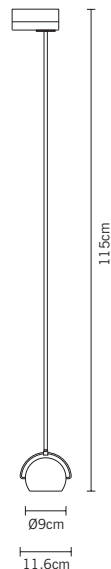

A11105C01
GU10
1x5.5W

volume - weight

0,028 m³ - 2,05 Kg

technical information

accessories included

notes

accessories not included

See next page