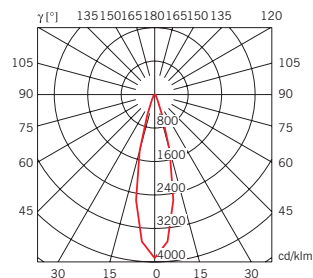

Beluga Colour

D57 J05 41

Marc Sadler

Adjustable varnished 24% lead crystal copper painted diffuser.
Polished chromium-plated metal structure.

tipology

suggested bulb and options (n.i.)

A11103C20

GU10

1x75W

HAGS

25°

η 98,00%

A11105C01

GU10

1x5.5W

LED

volume - weight

0,028 m³ - 2,05 Kg

technical information

IP20

24% PbO

accessories included

notes

accessories not included

See next page