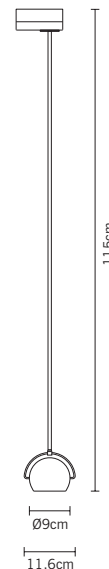

Beluga Colour

D57 J05 41

Marc Sadler

Adjustable varnished 24% lead crystal copper painted diffuser.
Polished chromium-plated metal structure.

tipology

suggested bulb and options (n.i.)

A11103C20

GU10

1x75W

HAGS

25°

η 98,00%

A11105C01

GU10

1x5.5W

LED

volume - weight

0,028 m³ - 2,05 Kg

technical information

IP20

24% PbO

accessories included

notes

accessories not included

See next page