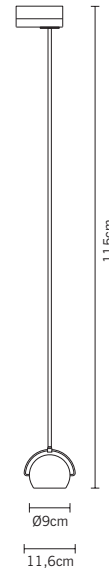

Beluga Colour

D57 J05 31

Marc Sadler

Adjustable varnished 24% lead crystal blue painted diffuser.
Polished chromium-plated metal structure.

tipology

suggested bulb and options (n.i.)

A11103C20

GU10

1x75W

HAGS

25°

η 98,00%

A11105C01

GU10

1x5.5W

volume - weight

0,028 m³ - 2,05 Kg

technical information

IP20

24% PbO

accessories included

notes

accessories not included

See next page