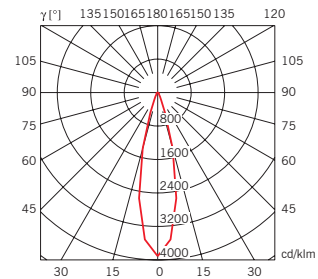

Beluga Colour

D57 J05 31

Marc Sadler

Adjustable varnished 24% lead crystal blue painted diffuser.
Polished chromium-plated metal structure.

tipology

suggested bulb and options (n.i.)

A11103C20

GU10

1x75W

HAGS

25°

η 98,00%

A11105C01

GU10

1x5.5W

volume - weight

0,028 m³ - 2,05 Kg

technical information

IP20

24% PbO

accessories included

notes

accessories not included

See next page