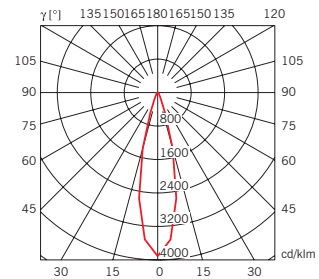

0,028 m³ - 2,05 Kg

technical information

IP20

24% PbO

accessories included

notes

accessories not included

See next page