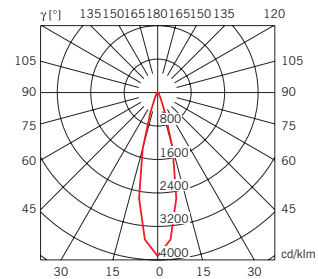

Beluga Colour

D57 J05 00

Marc Sadler

Adjustable transparent 24% lead crystal diffuser.
Polished chromium-plated metal structure.

tipology

suggested bulb and options (n.i.)

A11103C20

GU10

1x75W

HAGS

25°

η 98,00%

A11105C01

GU10

1x5.5W

LED

volume - weight

0,028 m³ - 2,05 Kg

technical information

IP20

24% PbO

accessories included

notes

accessories not included

See next page