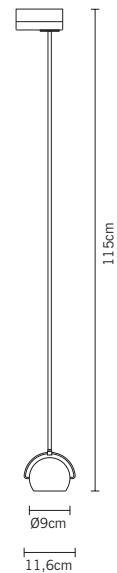

Beluga Steel

D57 J01 15

Marc Sadler

Polished chromium-plated metal structure and adjustable diffuser.

tipology

suggested bulb and options (n.i.)

A11103C20

GU10

1x75W

HAGS

25°

η 98,00%

A11105C01

GU10

1x5.5W

volume - weight

0,028 m³ - 1,55 Kg

technical information

IP20

accessories included

notes

accessories not included

See next page