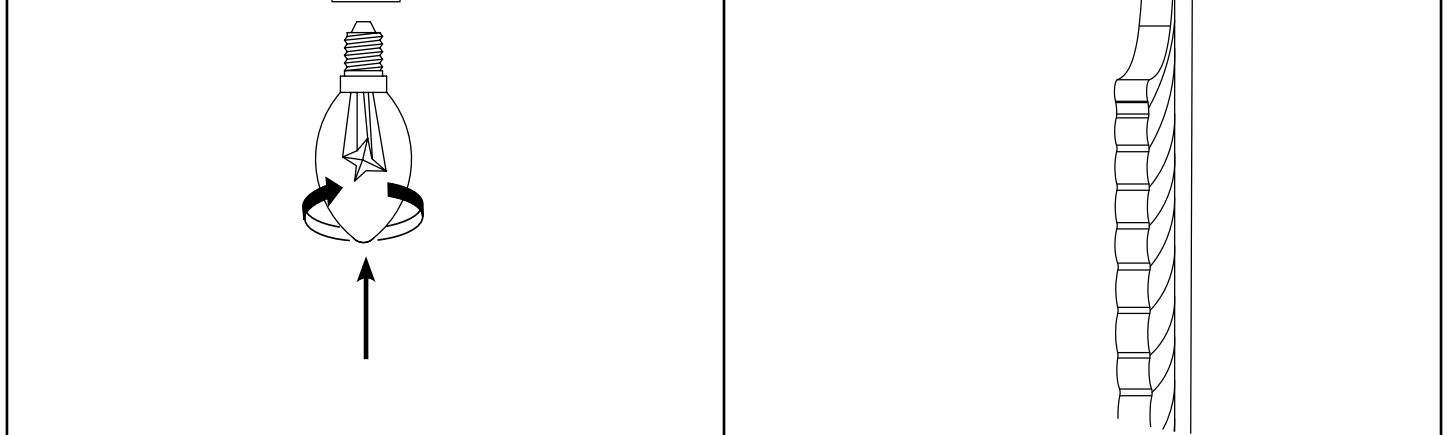

E I C H H O L T Z

114782 CHANDELIER VERBIER L

ASSEMBLY INSTRUCTION

4

This product is for indoor use only. Outdoor use could result in shock, fire or serious bodily injury or death. All wiring must be done in accordance with national and local electric codes. It is strongly recommended that you use a qualified electrician.

Turn-off the electricity supply at the main circuit panel before installing. Do not connect the electricity supply until your lamp is fully assembled and installed.

Fix the ceiling bracket to the ceiling by using mounting plugs and screws suitable to your ceiling type and take into account the weight of your luminaire.