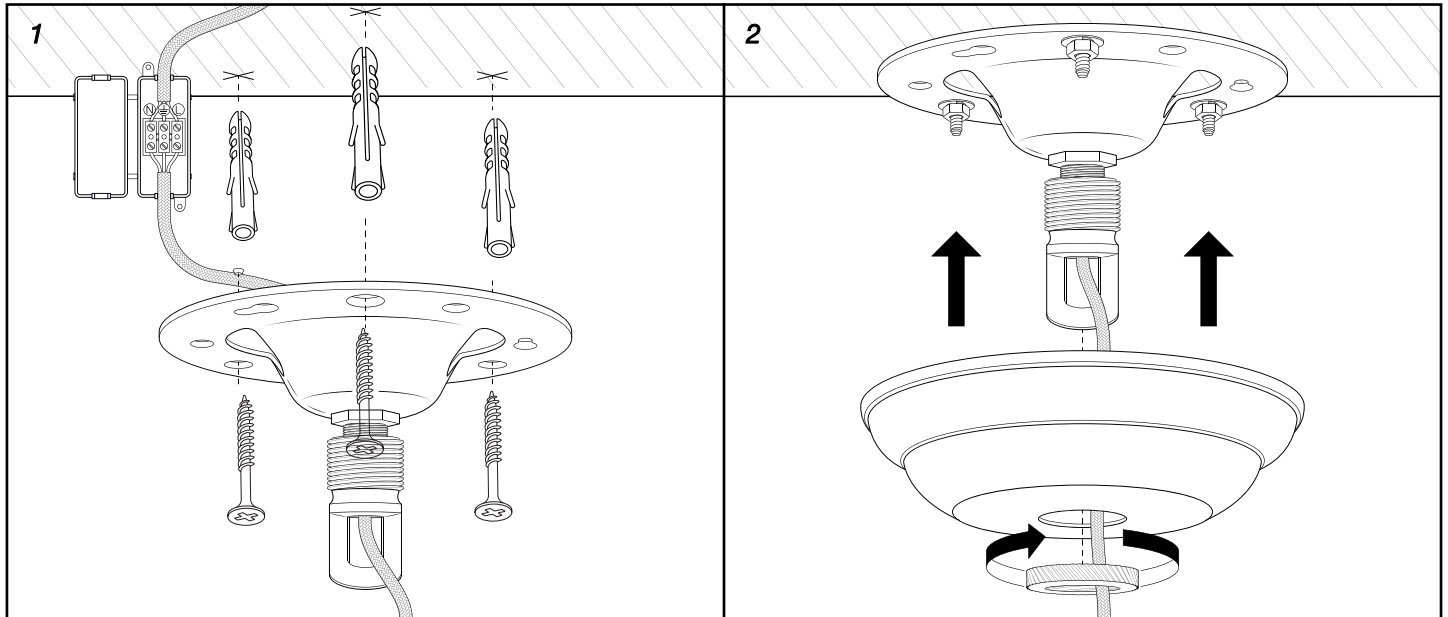

E I C H H O L T Z

114782 CHANDELIER VERBIER L

ASSEMBLY INSTRUCTION

4

This product is for indoor use only. Outdoor use could result in shock, fire or serious bodily injury or death. All wiring must be done in accordance with national and local electric codes. It is strongly recommended that you use a qualified electrician.

Turn-off the electricity supply at the main circuit panel before installing. Do not connect the electricity supply until your lamp is fully assembled and installed.

Fix the ceiling bracket to the ceiling by using mounting plugs and screws suitable to your ceiling type and take into account the weight of your luminaire.

Connect the 3 power wires according to their colours. Brown is the live wire, blue is the neutral wire, the green yellow wire is the earthwire.

**CARE INSTRUCTION**

Wipe clean with soft, dry cloth.  
Always avoid the use of harsh chemicals or abrasive cleaners as they may cause damage to the fixture's finish.