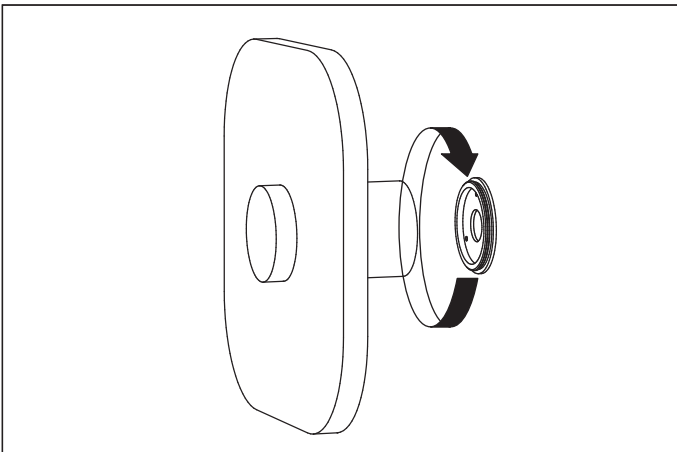

1. Fix the wall plate to the wall by using wall mounting plugs and screws suitable to your wall type.

2. Connect the 3 wires according to their colours. Brown is the live wire, blue is the neutral wire, green/yellow is the earth wire.

3. Screw the lamp on the wall plate.