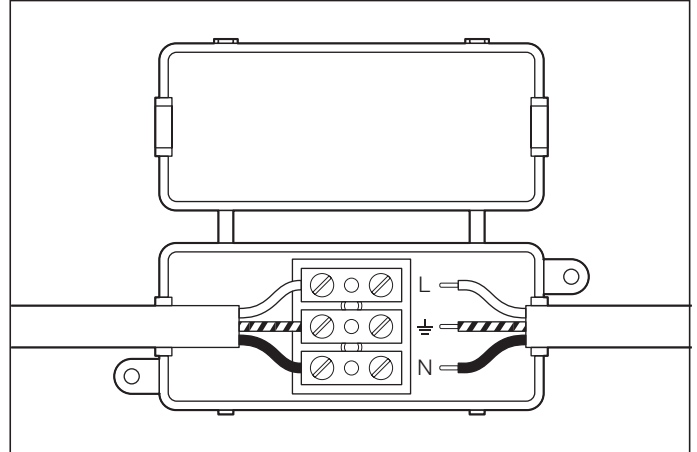

1. Fix the wall plate to the wall by using wall mounting plugs and screws suitable to your wall type.

2. Connect the 3 wires according to their colours. Brown is the live wire, blue is the neutral wire, green/yellow is the earth wire.

3. Screw the lamp on the wall plate.