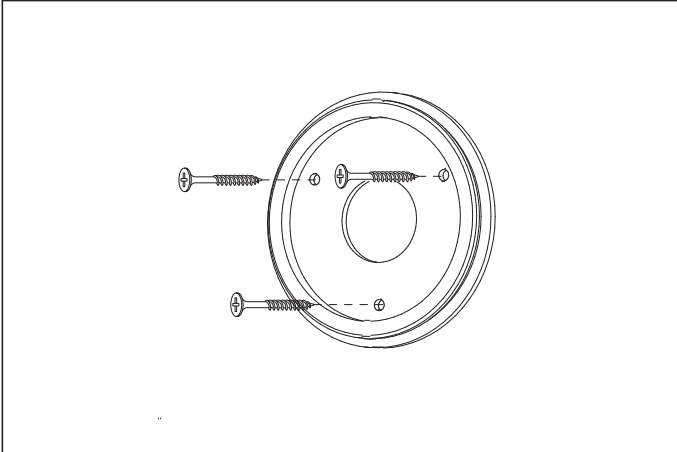

**Item type**

Wall Lamp

Item name

Nomad

Item no

114326

Attention! Do not connect your luminaire to electricity until it is fully assembled.

Care instructions:

1. Fix the wall plate to the wall by using wall mounting plugs and screws suitable to your wall type.

2. Connect the 3 wires according to their colours. Brown is the live wire, blue is the neutral wire, green/yellow is the earth wire.

3. Screw the lamp on the wall plate.