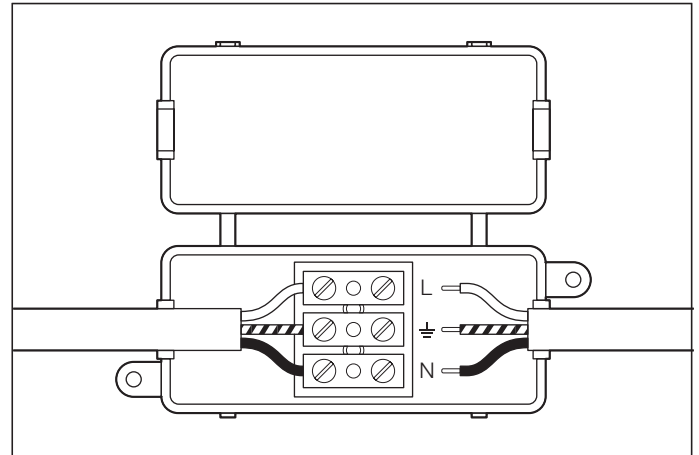

1. Fix the wall plate to the wall by using wall mounting plugs and screws suitable to your wall type.

2. Connect the 3 wires according to their colours. Brown is the live wire, blue is the neutral wire, green/yellow is the earth wire.

3. Screw the lamp on the wall plate.