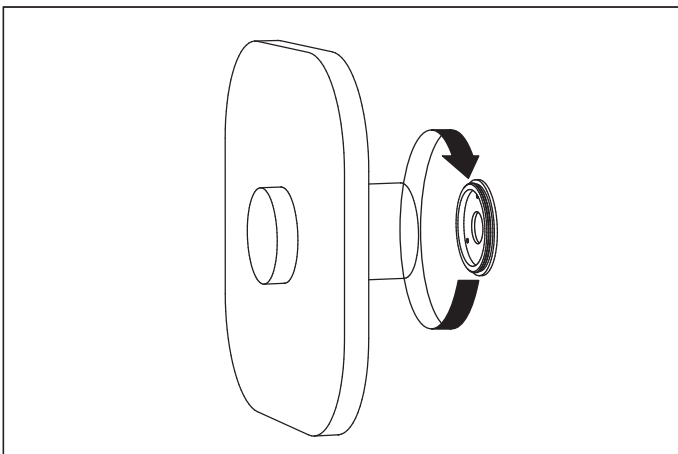

Item type

Wall Lamp

Item name

Nomad

Item no

114325

Attention! Do not connect your luminaire to electricity until it is fully assembled.

Care instructions:

1. Fix the wall plate to the wall by using wall mounting plugs and screws suitable to your wall type.

2. Connect the 3 wires according to their colours. Brown is the live wire, blue is the neutral wire, green/yellow is the earth wire.

3. Screw the lamp on the wall plate.