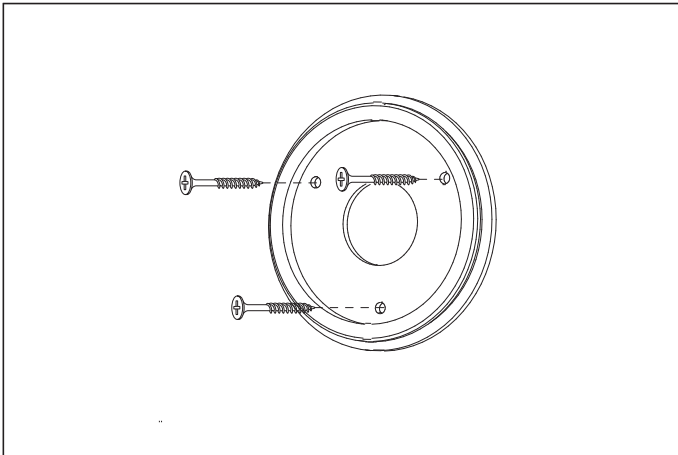

Item type

Wall Lamp

Item name

Nomad

Item no

114325

Attention! Do not connect your luminaire to electricity until it is fully assembled.

Care instructions:

1. Fix the wall plate to the wall by using wall mounting plugs and screws suitable to your wall type.

2. Connect the 3 wires according to their colours. Brown is the live wire, blue is the neutral wire, green/yellow is the earth wire.