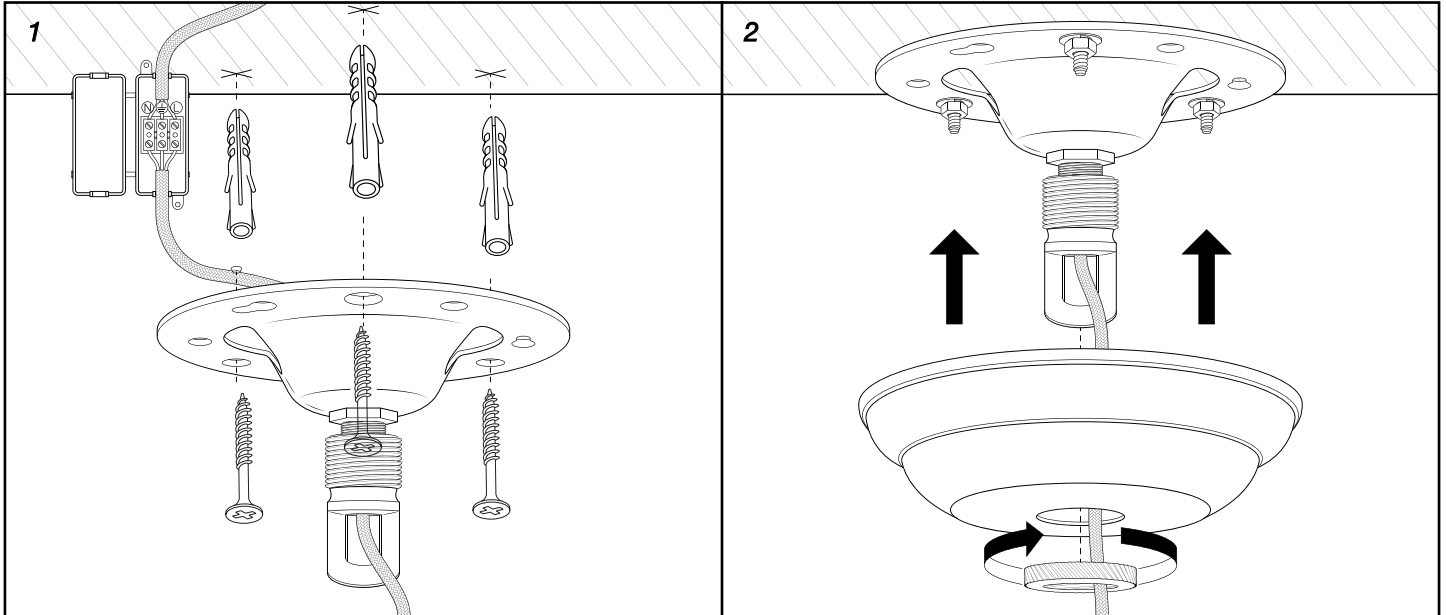

E I C H H O L T Z

113900 CHANDELIER VERBIER L

ASSEMBLY INSTRUCTION

This product is for indoor use only. Outdoor use could result in shock, fire or serious bodily injury or death. All wiring must be done in accordance with national and local electric codes. It is strongly recommended that you use a qualified electrician.

Turn-off the electricity supply at the main circuit panel before installing. Do not connect the electricity supply until your lamp is fully assembled and installed.

Fix the ceiling bracket to the ceiling by using mounting plugs and screws suitable to your ceiling type and take into account the weight of your luminaire.

Connect the 3 power wires according to their colours. Brown is the live wire, blue is the neutral wire, the green yellow wire is the earthwire.

CARE INSTRUCTION

Wipe clean with soft, dry cloth.
Always avoid the use of harsh chemicals or abrasive cleaners as they may cause damage to the fixture's finish.