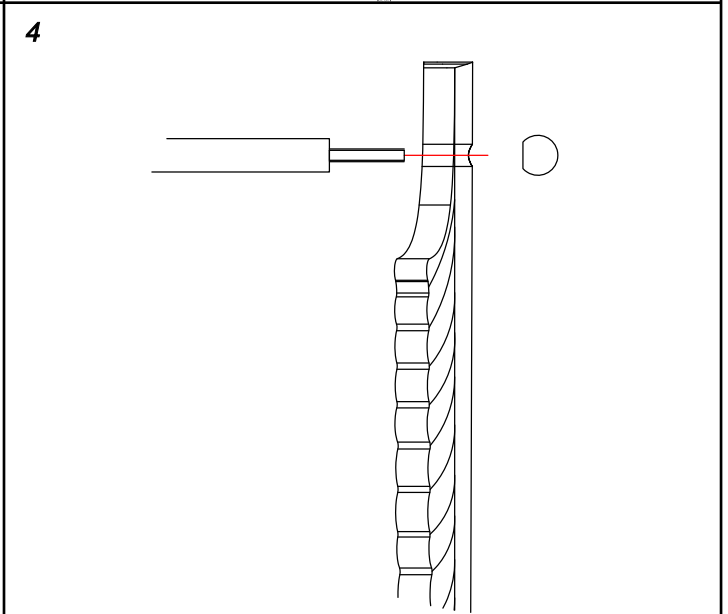

E I C H H O L T Z

113900 CHANDELIER VERBIER L

ASSEMBLY INSTRUCTION

This product is for indoor use only. Outdoor use could result in shock, fire or serious bodily injury or death. All wiring must be done in accordance with national and local electric codes. It is strongly recommended that you use a qualified electrician.

Turn-off the electricity supply at the main circuit panel before installing. Do not connect the electricity supply until your lamp is fully assembled and installed.

Fix the ceiling bracket to the ceiling by using mounting plugs and screws suitable to your ceiling type and take into account the weight of your luminaire.