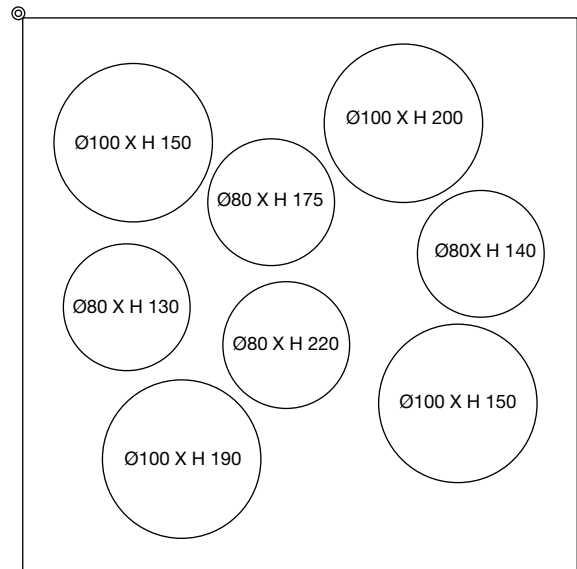

E I C H H O L T Z

110564 TABLE LAMP DEBONAIR

ASSEMBLY INSTRUCTION

1 Open the door.

2 Place the artificial candles according to the schedule.

3 Place the bulbs. DO NOT use any wattage higher than 5 Watt as it may cause discoloration to the candles.