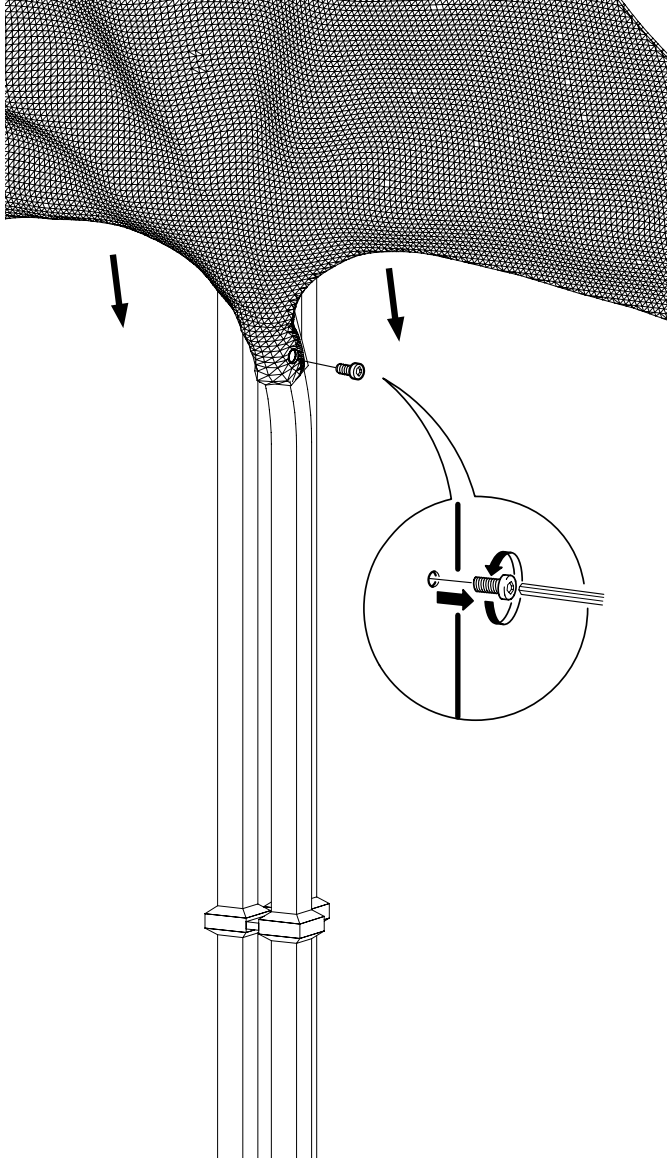

E I C H H O L T Z

110467 FLOOR LAMP LAS PALMAS

ASSEMBLY INSTRUCTION

1

FINAL

Slide the three leaves over the three stems at the thickened area.  
Tighten the screw with the included allen key.

Repeat for the other two leaves.