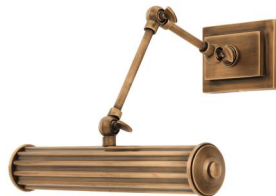

E I C H H O L T Z

SPECIFICATION SHEET

Item no.	111846
Item description	Wall Lamp Luca antique brass finish S
Category	Lighting
Type	Wall lamps
Country of origin	China

ITEM MEASUREMENTS

Dimensions (cm)	30 x H. 21 x D. 34 cm adjustable
Dimensions (inch)	11.81" x 8.27" H x 13.39" D adjustable
Wire length (cm)	15
Wire length (inch)	5,91
Wall/ceiling plate dimensions (cm)	11 x 8 x D. 2,5 cm
Wall/ceiling plate dimensions (inch)	4.33" x 3.15" x 0.98" D
Net weight (kg)	1

Dimensions are indicated as follows: **A = width | B = depth | C = height**

SPECIFICATIONS

Material(s)	Iron Brass Kirsite
Finish(es)/colour(s)	Antique brass finish
Suitable for	Indoor use/dry locations only
Lamp holder type qty	E14 2
Switch	No
Dimmer	No
Wire type	3 core (0,75mm ²)
Plug type	Not applicable
Light source	Not included
Max. wattage	40 watt
Voltage	220 - 240 Volt
CE test certificate	Pass 2018