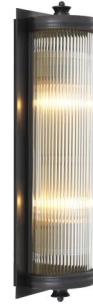

E I C H H O L T Z

SPECIFICATION SHEET

Item no.	111526
Item description	Wall Lamp Glorious L bronze finish
Category	Lighting
Type	Wall lamps
Country of origin	China

ITEM MEASUREMENTS

Dimensions (cm)	13 x H. 43 x D. 11 cm
Dimensions (inch)	5.12" x 16.93" H x 4.33" D
Wire length (cm)	15
Wire length (inch)	5,91
Wall/ceiling plate dimensions (cm)	43 x 13 x D. 1,7 cm
Wall/ceiling plate dimensions (inch)	16.93" x 5.12" x 0.67" D
Net weight (kg)	3

Dimensions are indicated as follows: **A = width | B = depth | C = height**

SPECIFICATIONS

Material(s)	Iron Glass Brass
Finish(es)/colour(s)	Bronze finish clear glass
Suitable for	Indoor use/dry locations only
Lamp holder type qty	E27 2
Switch	No
Dimmer	Dimmable, dimmer not included
Wire type	2 core + earth wire (0,75mm ²)
Grounding option	Yes
Plug type	Not applicable
Light source	Not included
Max. wattage	40 watt
Voltage	220 - 240 Volt
CE test certificate	Pass 2018