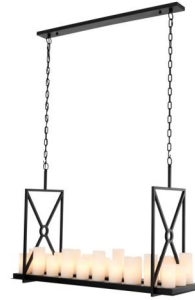

E I C H H O L T Z

SPECIFICATION SHEET

Item no.	109566
Item description	Chandelier Commodore black finish
Category	Lighting
Type	Pendants/Lanterns/Chandeliers
Country of origin	China

ITEM MEASUREMENTS

Dimensions (cm)	120 x 39 x H. 79 cm
Dimensions (inch)	47.24" x 15.35" x 31.1" H
Wire length (cm)	165
Wire length (inch)	64,96
Wall/ceiling plate dimensions (cm)	108 x 10 x H. 2,5 cm
Wall/ceiling plate dimensions (inch)	42.52" x 3.94" x 0.98" H
Net weight (kg)	25

SPECIFICATIONS

Material(s)	Iron Resin
Finish(es)/colour(s)	Black finish including faux candle shades LED spots including remote control
Suitable for	Indoor use/dry locations only
Lamp holder type qty	E14 22
Hanging method length (cm)	Chain 80
Hanging method length (inch)	31,5
Dimmer	Not possible
Wire type	3 core (0,75mm ²)
Grounding option	Yes
Plug type	Not applicable
Light source	High Power LED spots included
Colour temperature (Kelvin)	2800 K
Lumen (lm)	1000 lumen
Lifetime	8000 - 10000 hours
Total wattage	4 watt
Voltage	220 - 240 Volt
CE test certificate	Pass 2018