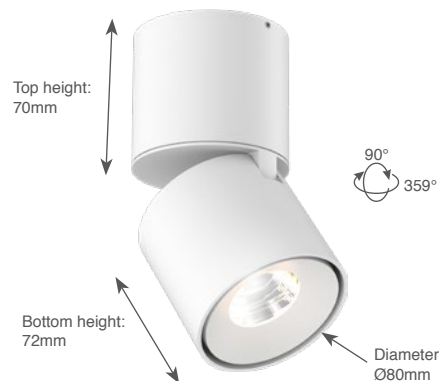

# Titan Surface Mounted Cone

Technical Datasheet

**DOXIS**  
LIGHTING FACTORY

General	
Type	Surface Mounted
Material	Aluminium
Lamp Type	COB LED
Adjustable	Yes (90°/359°)
Dimmable	No
Cooling	Passive
Energy Class	A++
Weight	840g
Photobiol. Safety	RG1
Class	class I

**IP20**   **960°C**   **LED**

**Features:**

High efficiency LED Downlight, equipped with a Bridgelux COB LED.  
Aluminium die-casted, compact design.  
High quality components.  
Various colors available.